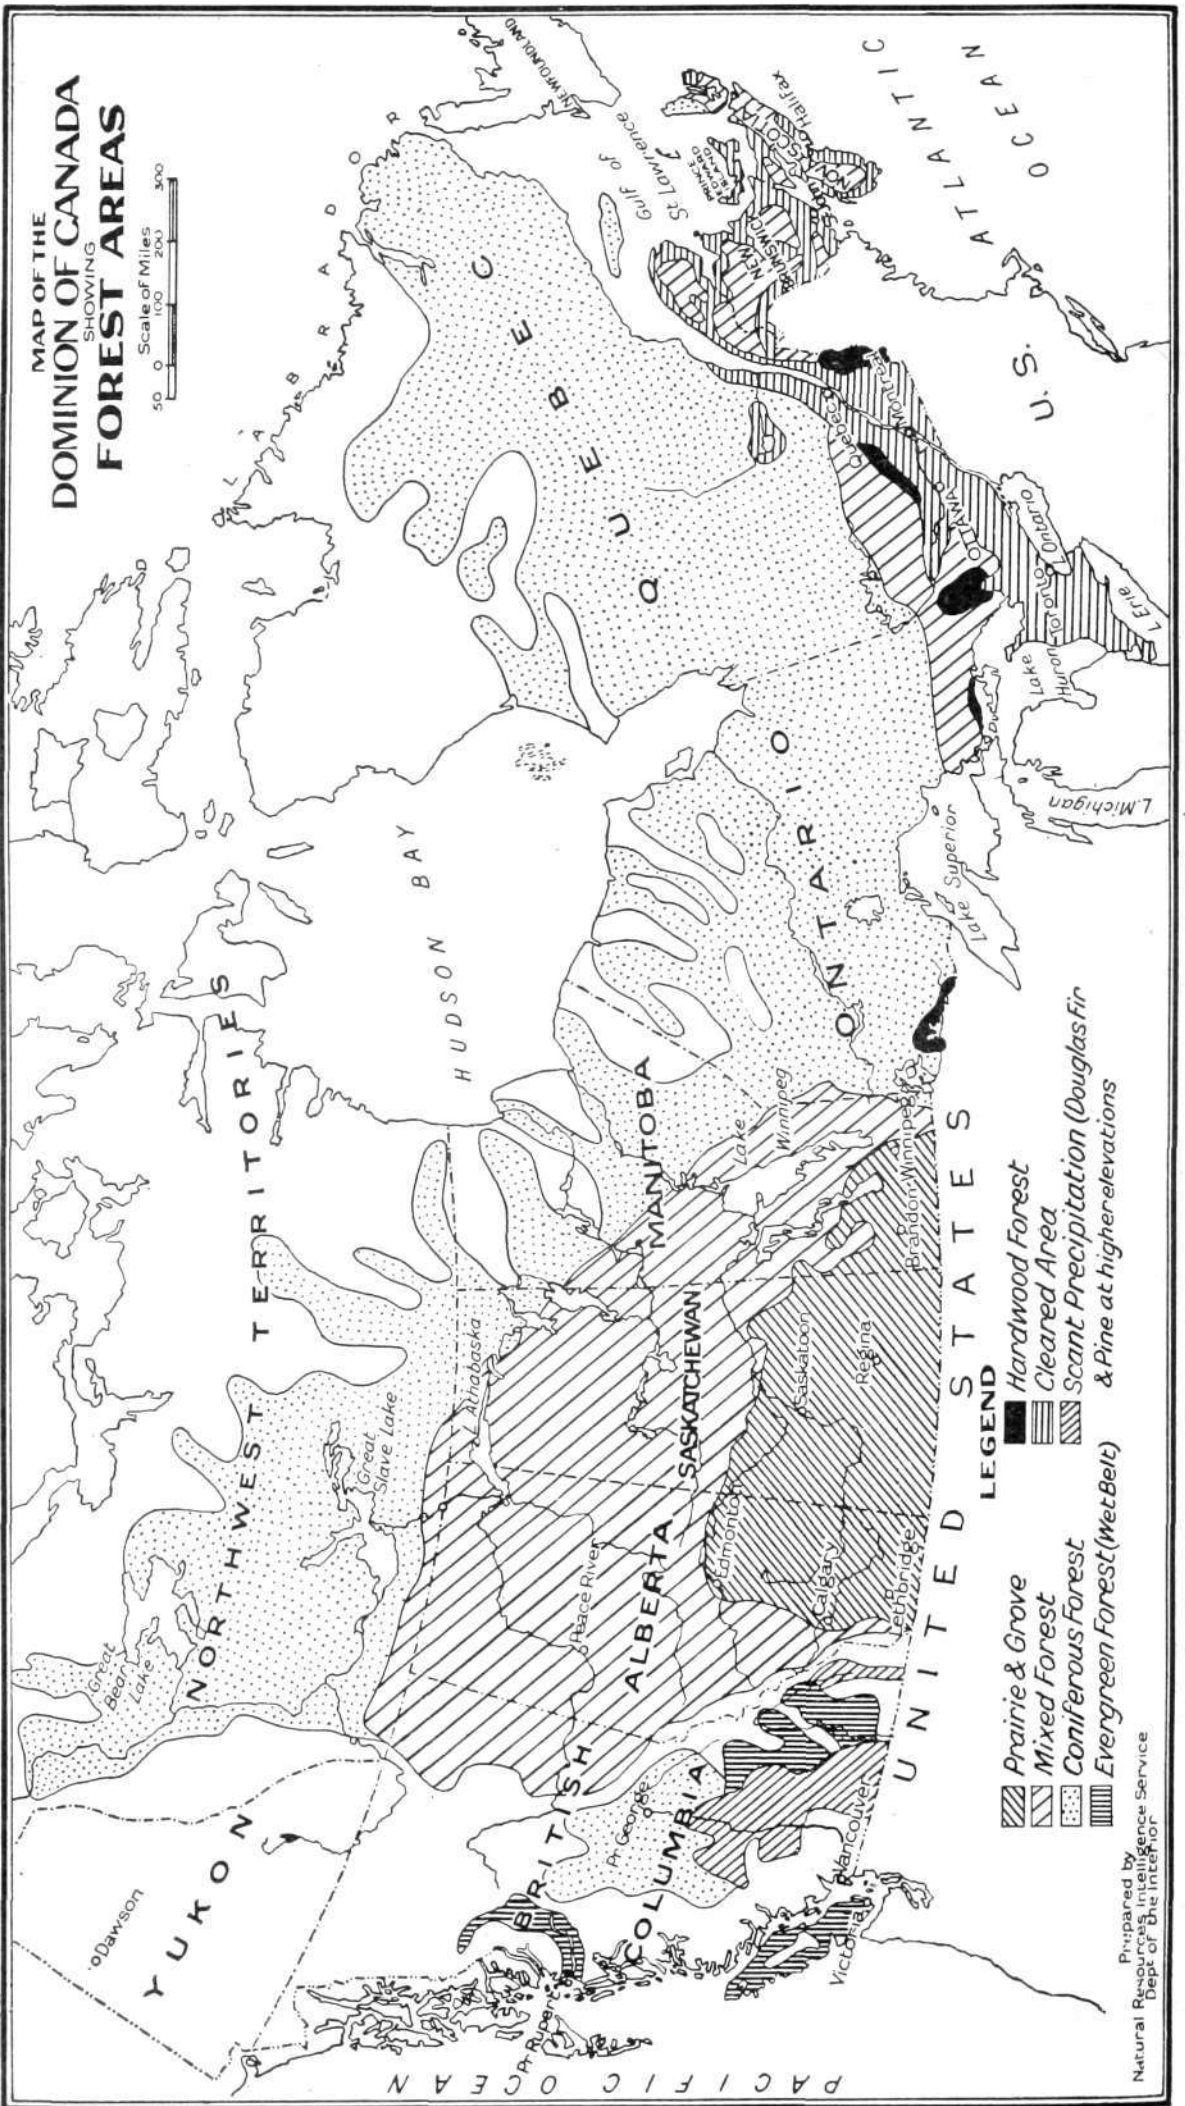

**MAP OF THE  
DOMINION OF CANADA  
SHOWING  
FOREST AREAS**

Scale of Miles  
50 0 100 200 300

**LEGEND**

- ▨ Prairie & Grove
- ▧ Mixed Forest
- ▩ Coniferous Forest
- Evergreen Forest (WetBelt)
- ▬ Hardwood Forest
- ▭ Cleared Area
- ▨ Scant Precipitation (Douglas Fir & Pine at higher elevations)